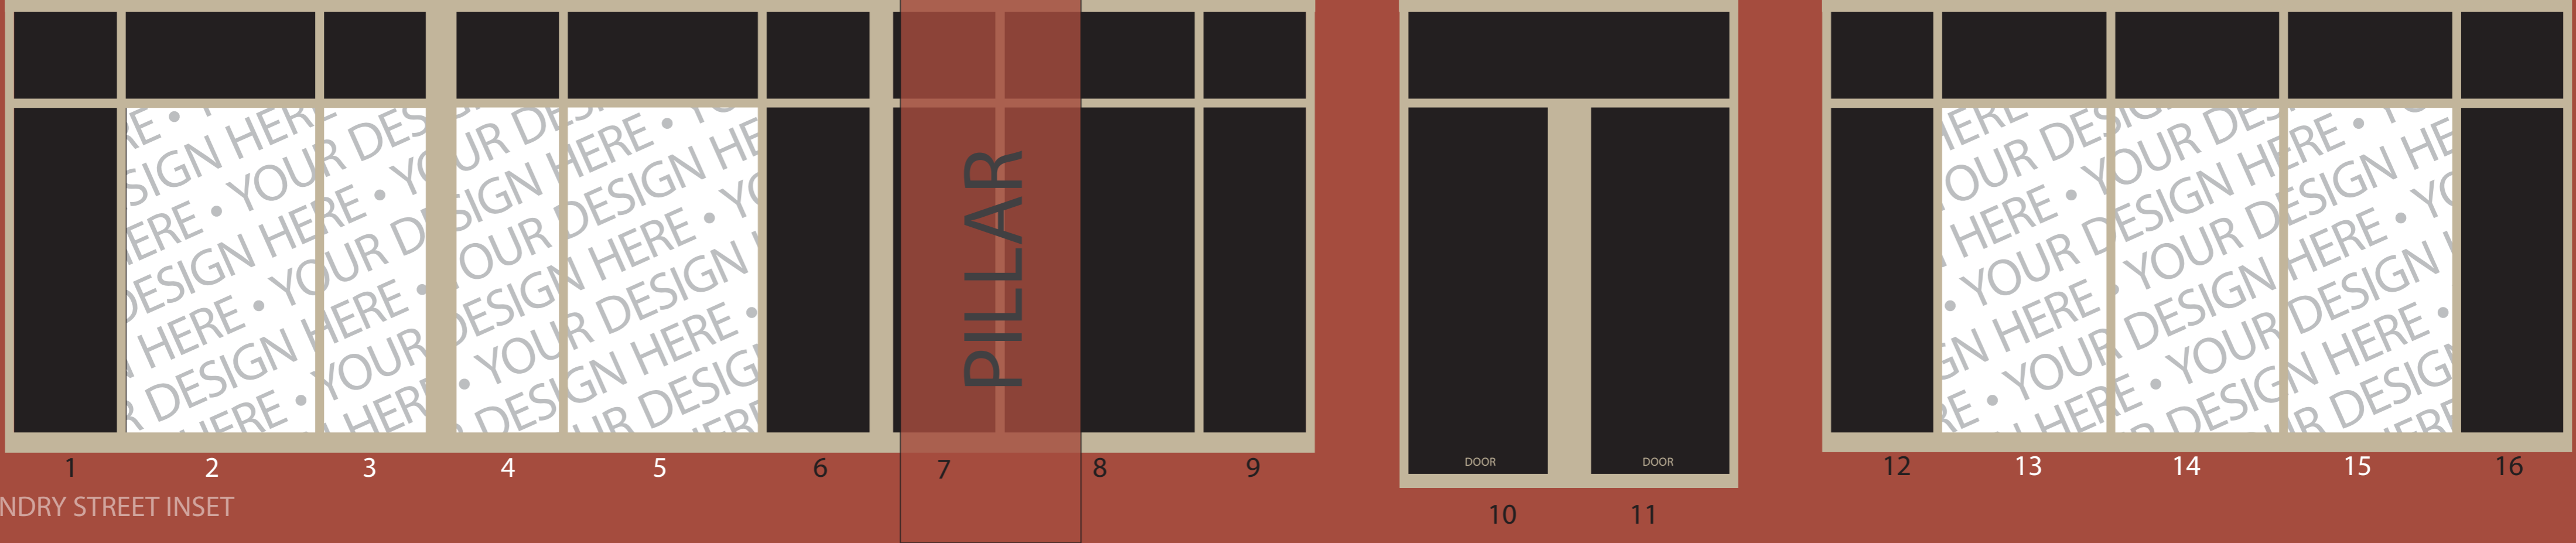

1

2

3

4

5

6

MAIN STREET

1 2 3 4 5 6 7 8 9 10

11 12 13 14 15 16 17 18 19

20 21 22 23 24 25 26 27 28

FOUNDRY STREET

CONCEPT INSTRUCTIONS:

- Concept work can be done using these overall views as a template. Layered Adobe Illustrator file will be provided to build concepts.
- 3 sections are:
 - Main Street - 6 windows,
 - Foundry Street inset - 7 windows (2 sections)
 - Foundry Street - 19 windows total (3 sections - 8 windows, 7 windows and 4 windows).
- Black windows are not part of design area.